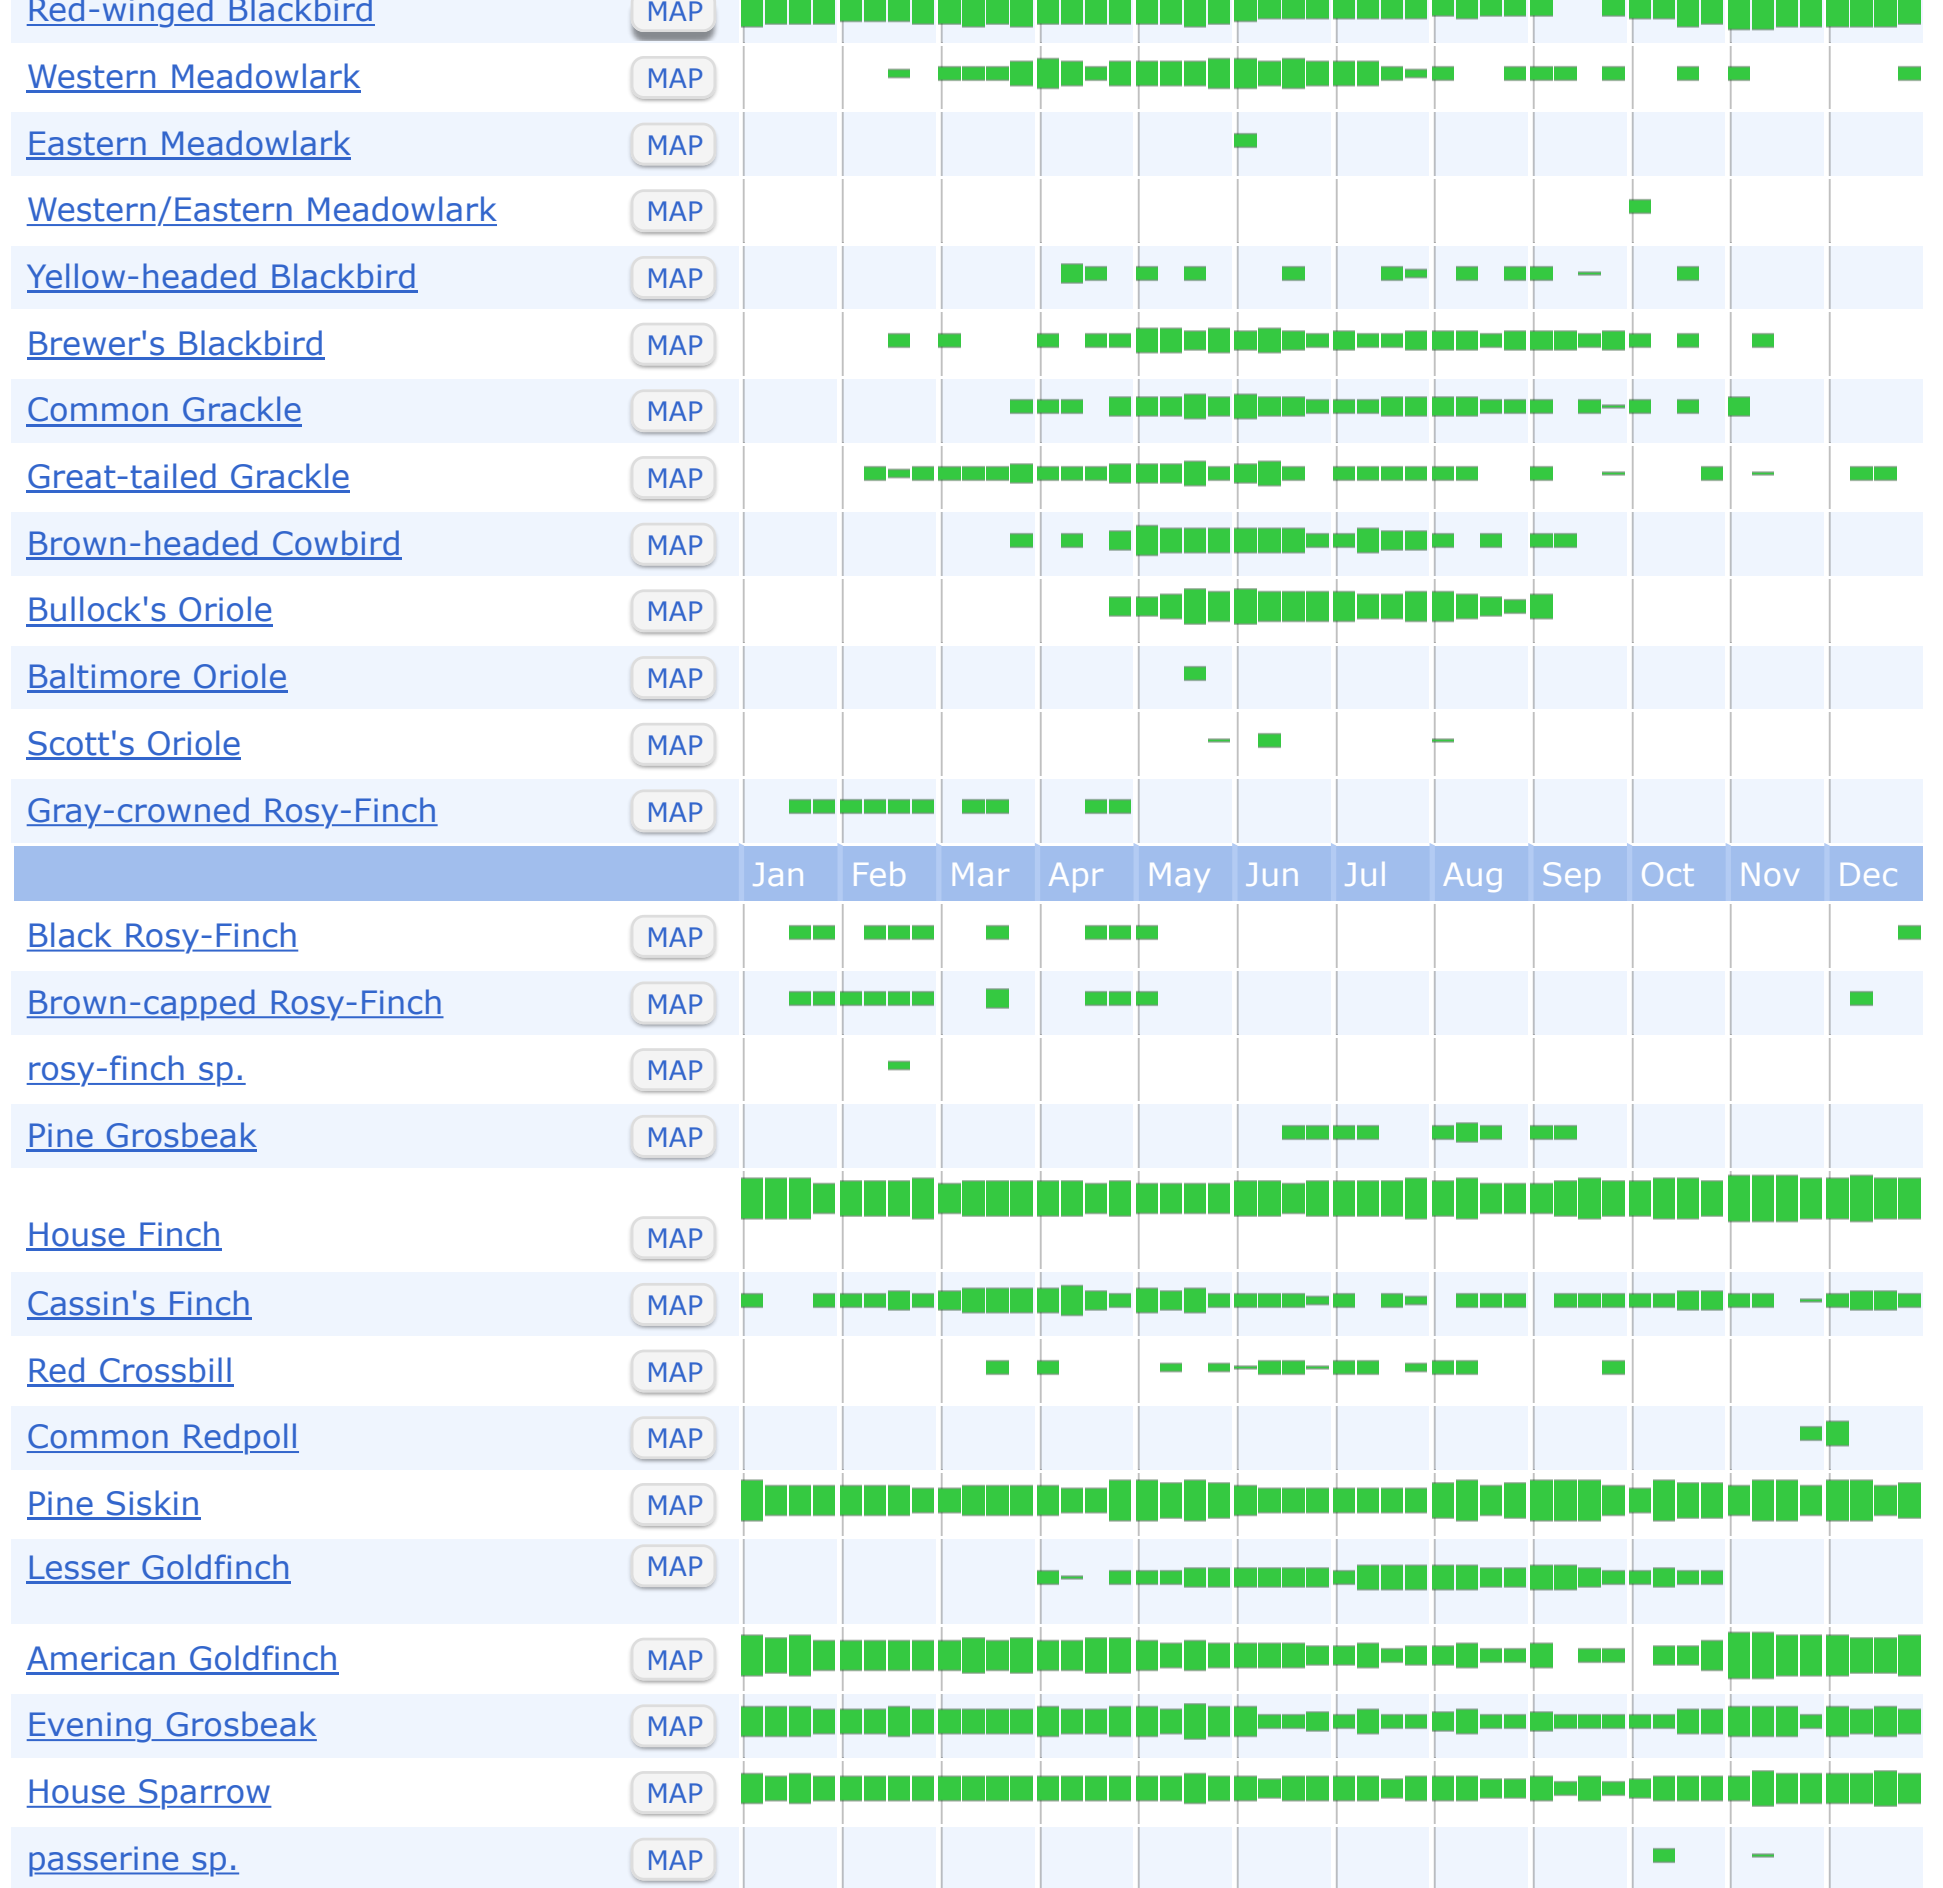

MAP

[White-breasted Nuthatch](#)

MAP

[Pygmy Nuthatch](#)

MAP

[Brown Creeper](#)

MAP

Jan Feb Mar Apr May Jun Jul Aug Sep Oct Nov Dec

[Rock Wren](#)

MAP

[Canyon Wren](#)

MAP

[House Wren](#)

MAP

[Winter Wren](#)

MAP

[Marsh Wren](#)

MAP

KEY: |  = insufficient data |  = rare to widespread

[Download Histogram Data](#)

Connect with eBird — Subscribe to our Email Newsletter

Enter your email address...

Enter your email address...